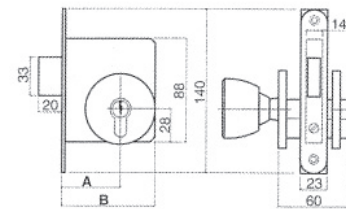

Pomo para puerta de portal

Serie 5300 P

Knobset for front entrance door

5300 P series

Tubulaire pour porte d'entrée

Série 5300 P

A	B	C
50	80	-
60	90	-
70	100	-

- Cerradura equipada con pomo para puertas de portal con portero automático.
- Para más seguridad en la puerta de acceso a la vivienda, nuestras cerraduras pueden ser equipadas con pomo combinado con el resto de la decoración.
- Equipada con cilindro europerfil 5000P.
- Picaporte reversible.
- Acabados en hierro latonado y niquelado.

- Lock with knobset for front entrance door with entry phone.
- Our locks can be equipped with a knobset that combines with the building's decoration for greater security at its main entrance.
- Includes 5000P Euro-profile cylinder.
- Reversible latch.
- Brass - plated and nickel-plated iron finishes.

- Serrure équipée d'un tubulaire pour portes d'entrée avec interphone.
- Pour plus de sûreté dans la porte d'accès au logement, nos serrures peuvent être équipées d'un tubulaire uni au reste du décor.
- Équipée d'un cylindre euro-profil 5000P.
- Pêne dormant réversible.
- Finitions en fer laitonné et nickelé.