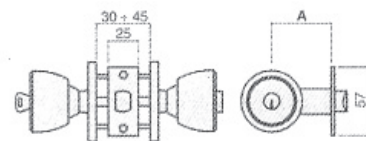

Serrures de condamnation et cylindre

Série 3000 BG

Referencia Reference Référence	Acabado Finishes Finition	Medida Size Mesurer
3000 BG	LA	50 - 60 - 70
3000 BG	CR	50 - 60 - 70

- Tubulaire extérieur : libre. Fixe si la condamnation intérieur est actionnée. Annulation de condamnation à l'aide de la clé.
- Tubulaire extérieur : libre, avec dispositif de condamnation.
- Finition laitonnée et chromée
- Entrée de 50, 60 et 70 mm.