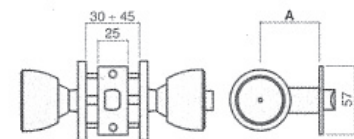

Serrures de condamnation

Série 3000 C

- Tubulaire extérieur libre : fixe si la condamnation intérieure est actionnée, avec orifice pour annulation de condamnation d'urgences.
- Tubulaire intérieur : libre, avec dispositif de condamnation.
- Finition laitonée et chromée
- Entrée de 50, 60 et 70 mm.